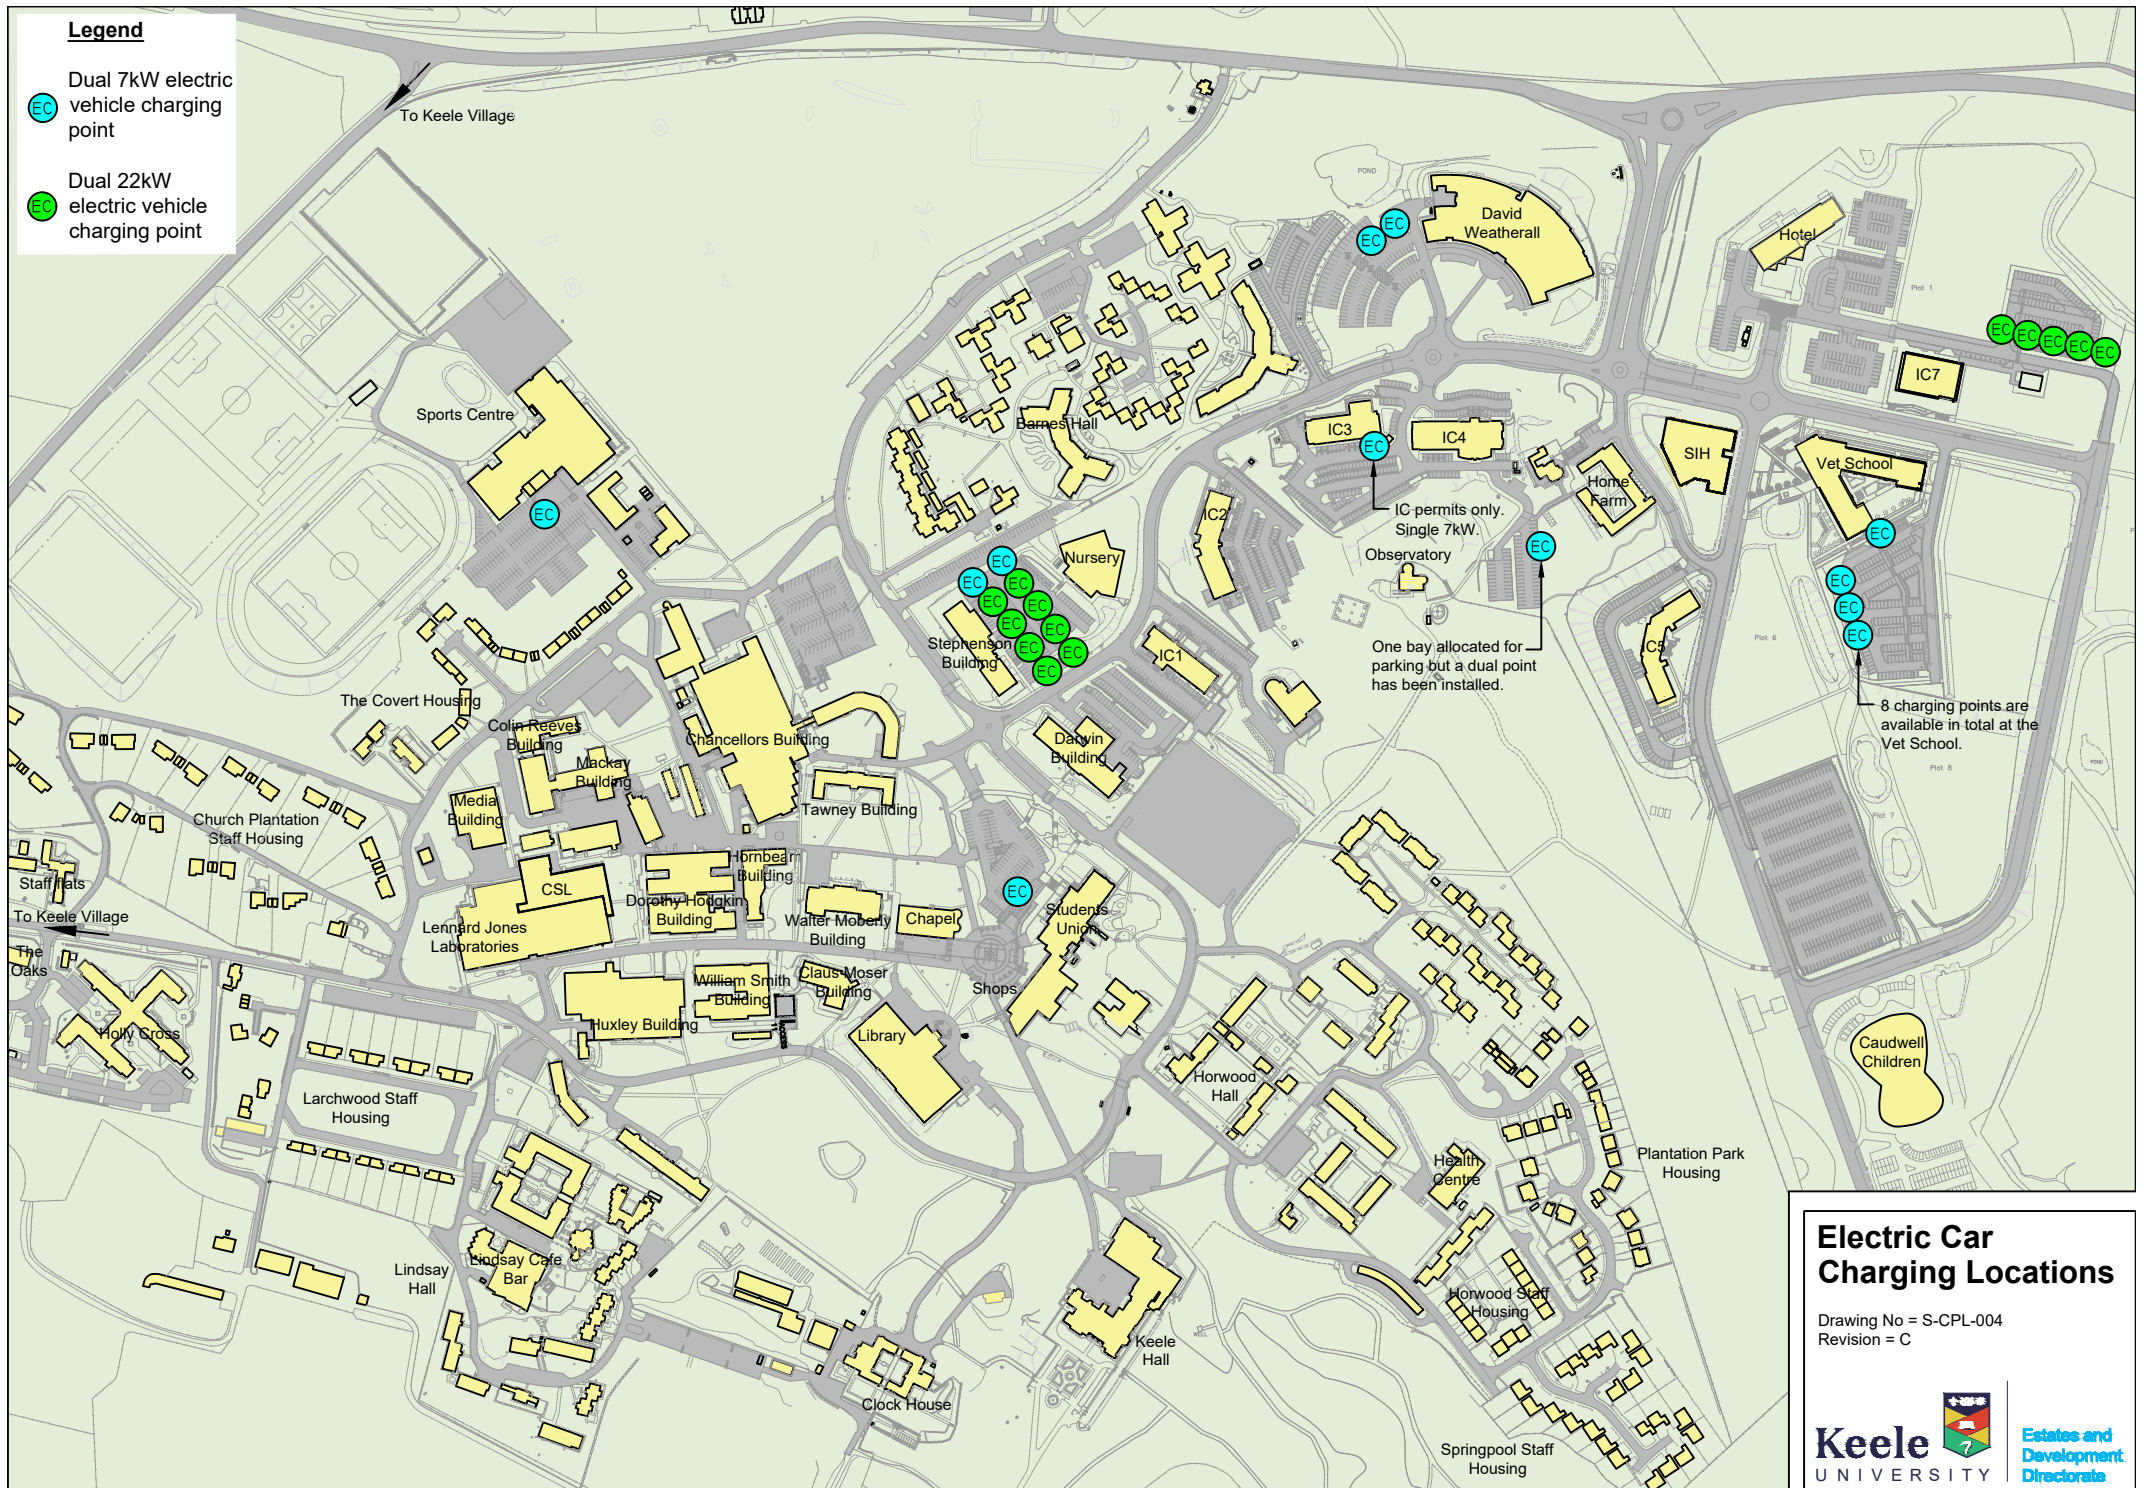

Legend

Dual 7kW electric vehicle charging point

Dual 22kW electric vehicle charging point

Electric Car Charging Locations

Drawing No = S-CPL-004
Revision = C